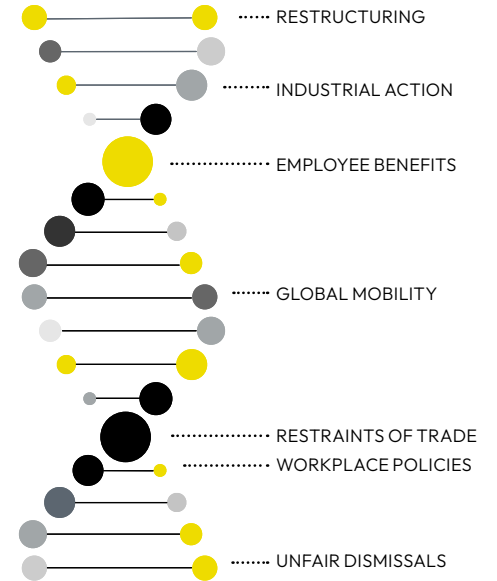

EMPLOYMENT

OUR FIRM.

EXPERIENCE, UNDERSTANDING AND PIONEERING

CREDIBLE DIFFERENS.

OFFERING INNOVATIVE SOLUTIONS

EXPERIENS ACROSS AFRICA.

EXPERT KNOWLEDGE OF THE SUB-SAHARAN LANDSCAPE

RESTRUCTURING

and business rescue of a major airline.

EXECUTIVE RETIREMENTS

at a global investment company.

REMOTE WORKING

at a multinational conglomerate.

RETRENCHMENTS

at various multinationals.

SALE

of gold mines with asset restructuring and skills maintenance.

EXPERTISE.

SPECIALISTS IN ALL WE DO

YOUR TEAM.

DION MASHER

HEAD | EMPLOYMENT
dmasher@ENSafrica.com

>50
EMPLOYMENT
SPECIALISTS

HIGHLY
RANKED